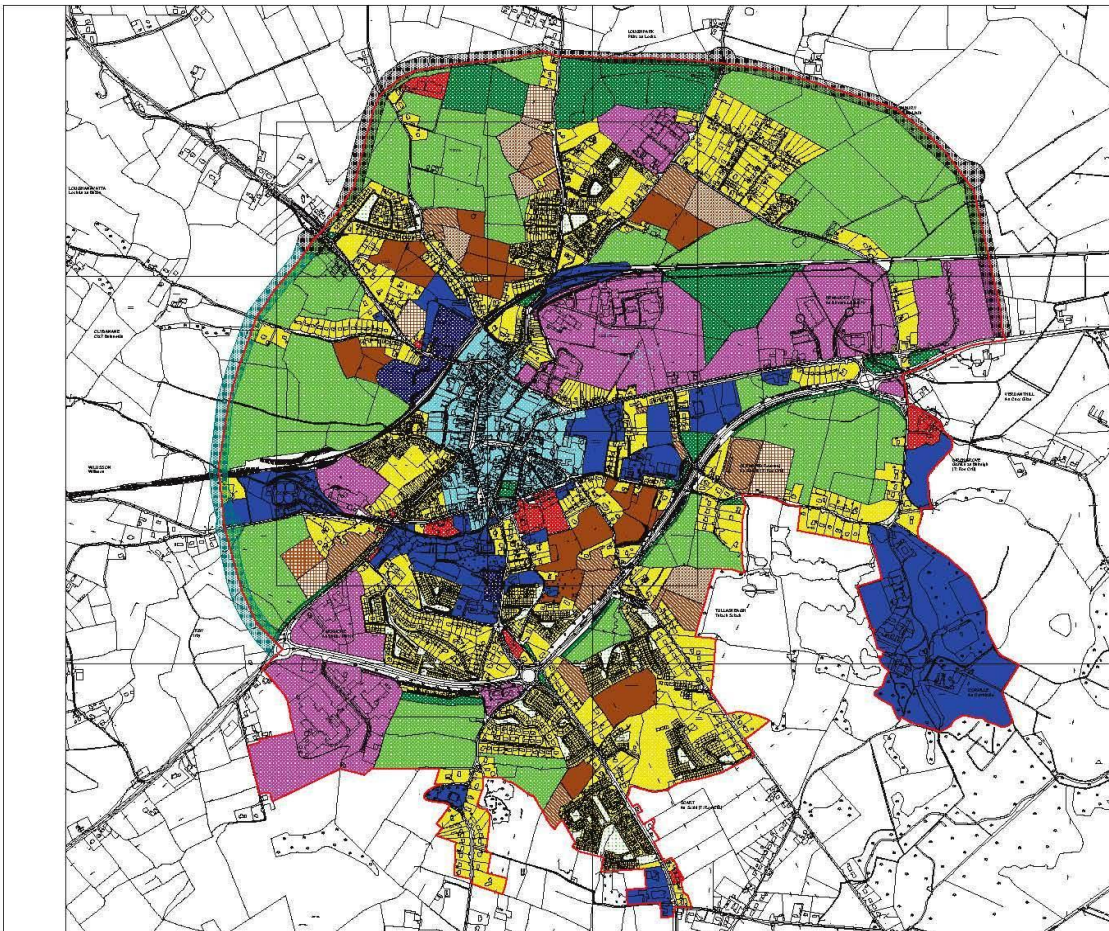

Roscrea Local Area Plan 2012-2018 (June 2012)

Roscrea Local Area Plan 2012-18

May 2012 (June 2012)

Roscrea LAP Plan Boundary 2012-18

Long Term Road

Road

Short Term Road

Road

Access Route

>>>