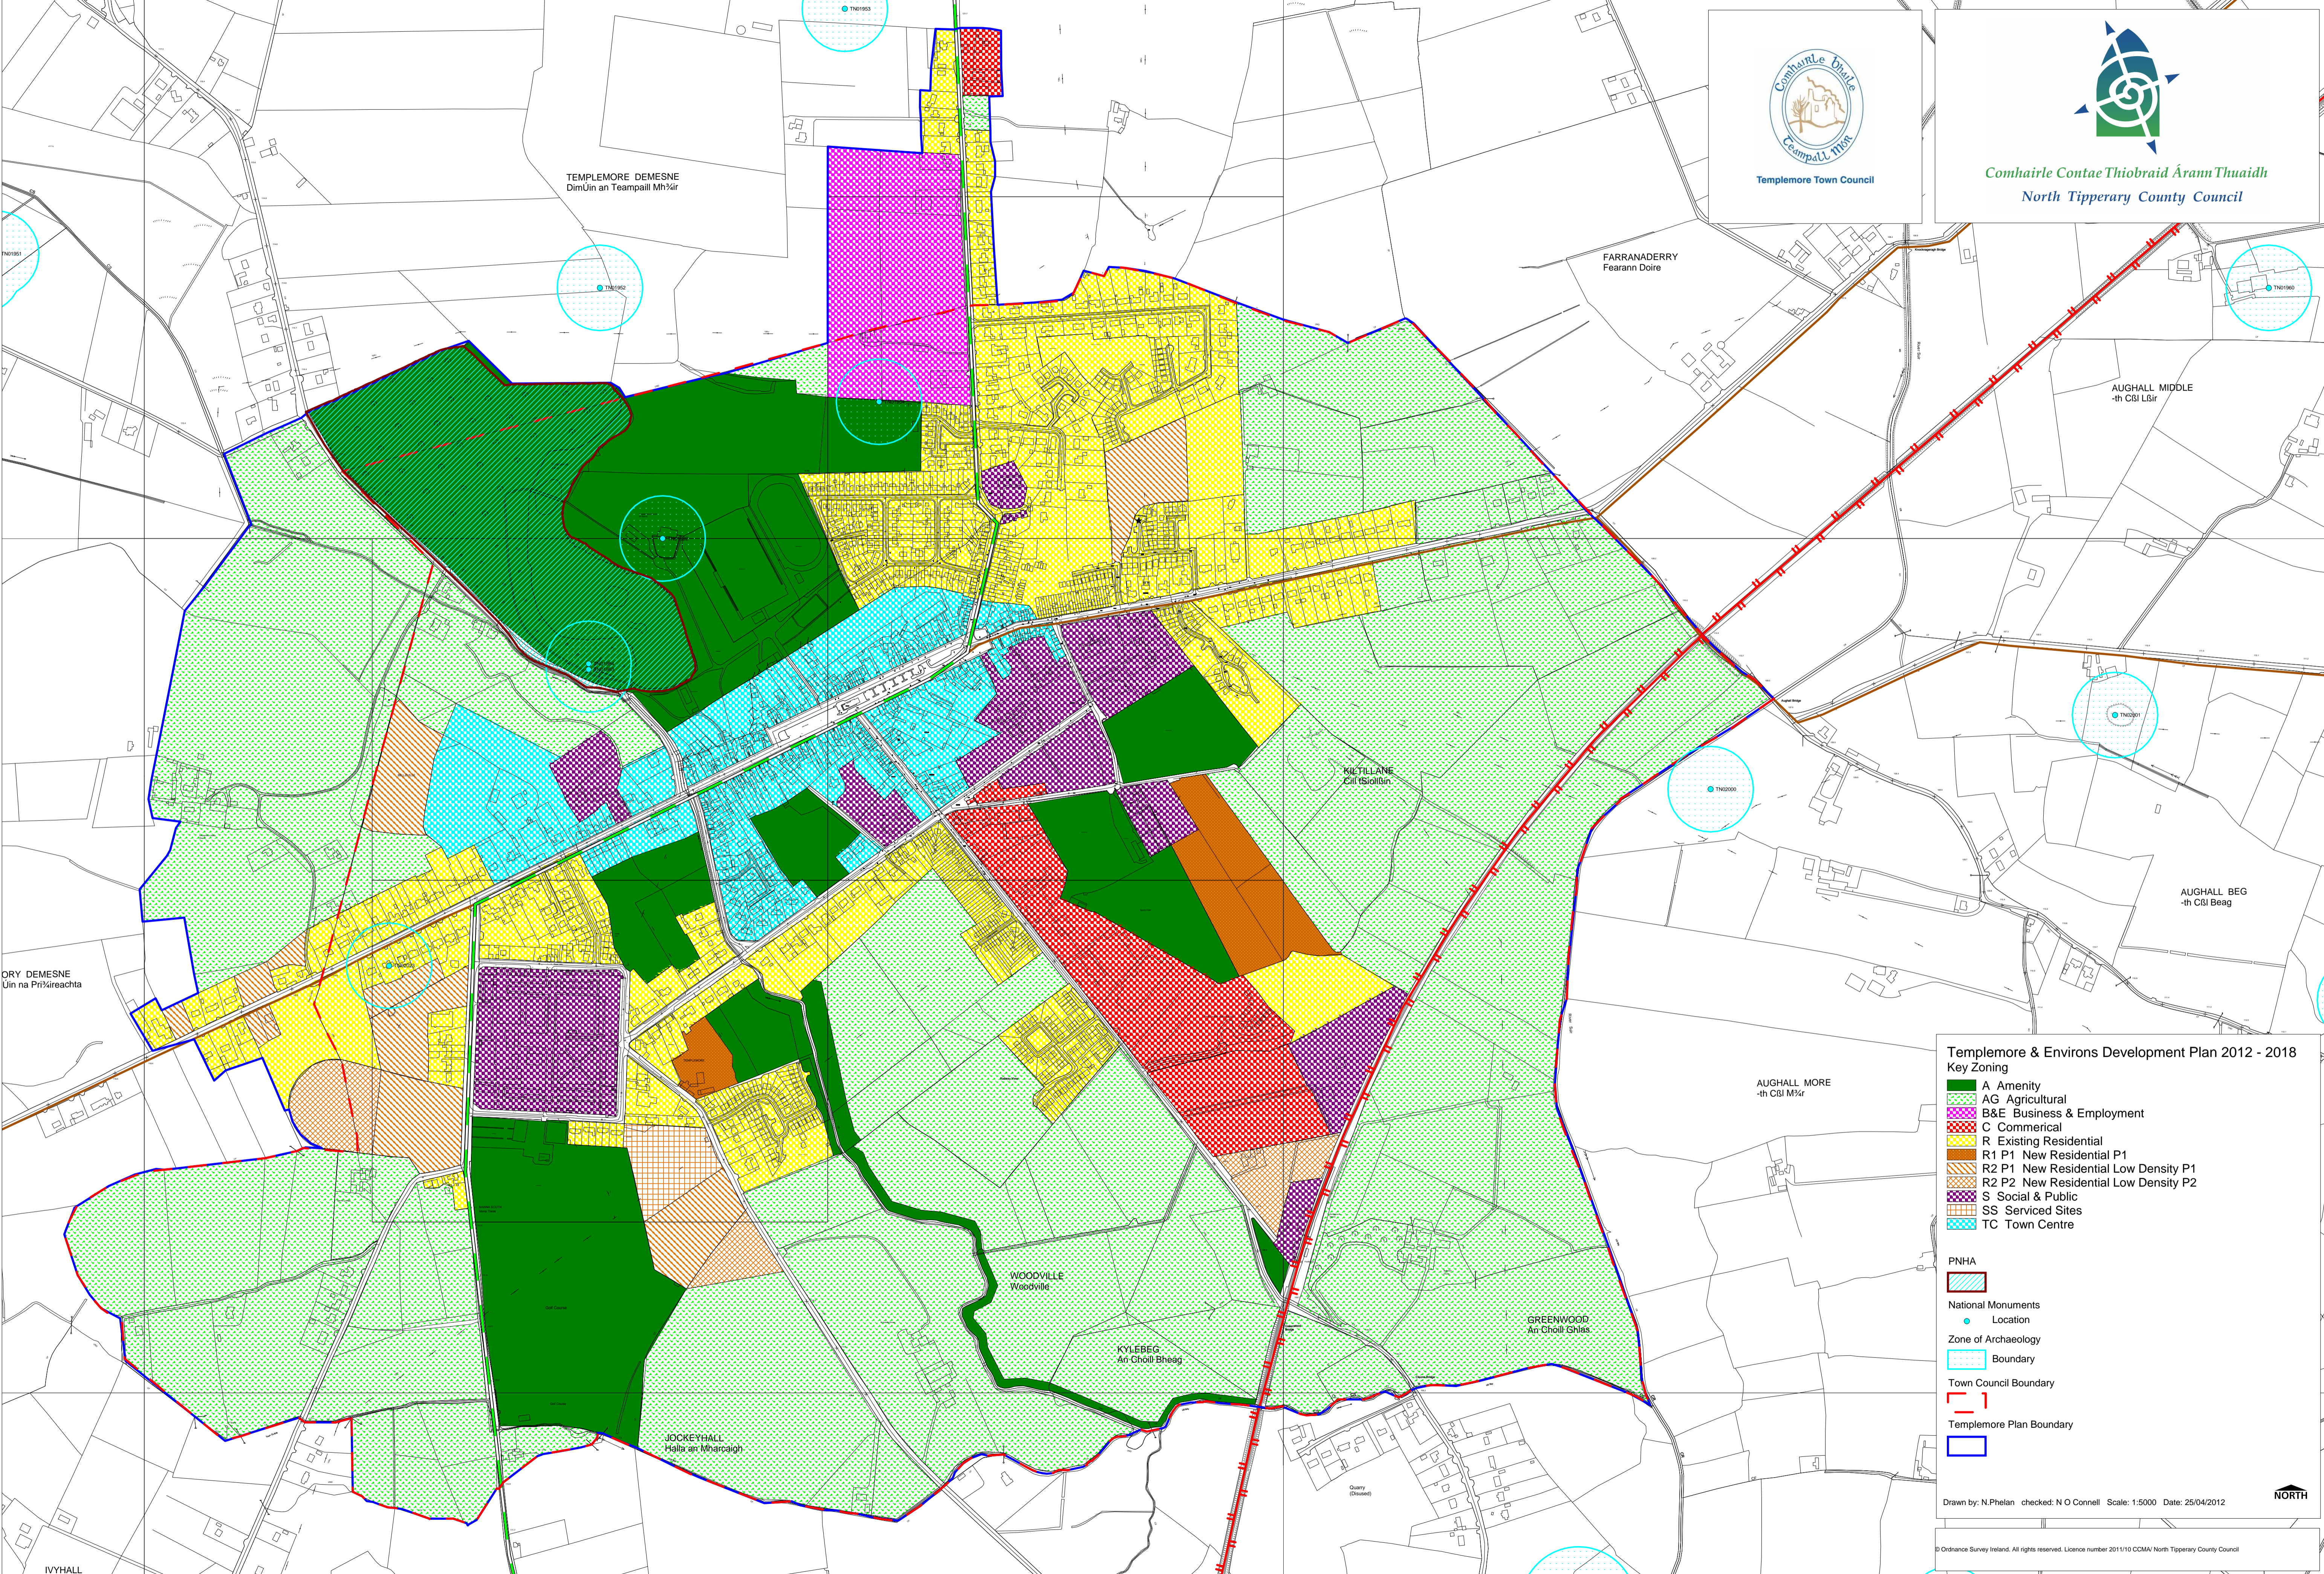

Templemore Town Council

Comhairle Contae Thiobraid Árann Thuaidh
North Tipperary County Council

Templemore & Environs Development Plan 2012 - 2018
Key Zoning

- A Amenity
- AG Agricultural
- B&E Business & Employment
- C Commercial
- R Existing Residential
- R1 P1 New Residential P1
- R2 P1 New Residential Low Density P1
- R2 P2 New Residential Low Density P2
- S Social & Public
- SS Serviced Sites
- TC Town Centre

- PNHA
- National Monuments Location
- Zone of Archaeology Boundary
- Town Council Boundary
- Templemore Plan Boundary

Drawn by: N.Phelan checked: N O Connell Scale: 1:5000 Date: 25/04/2012