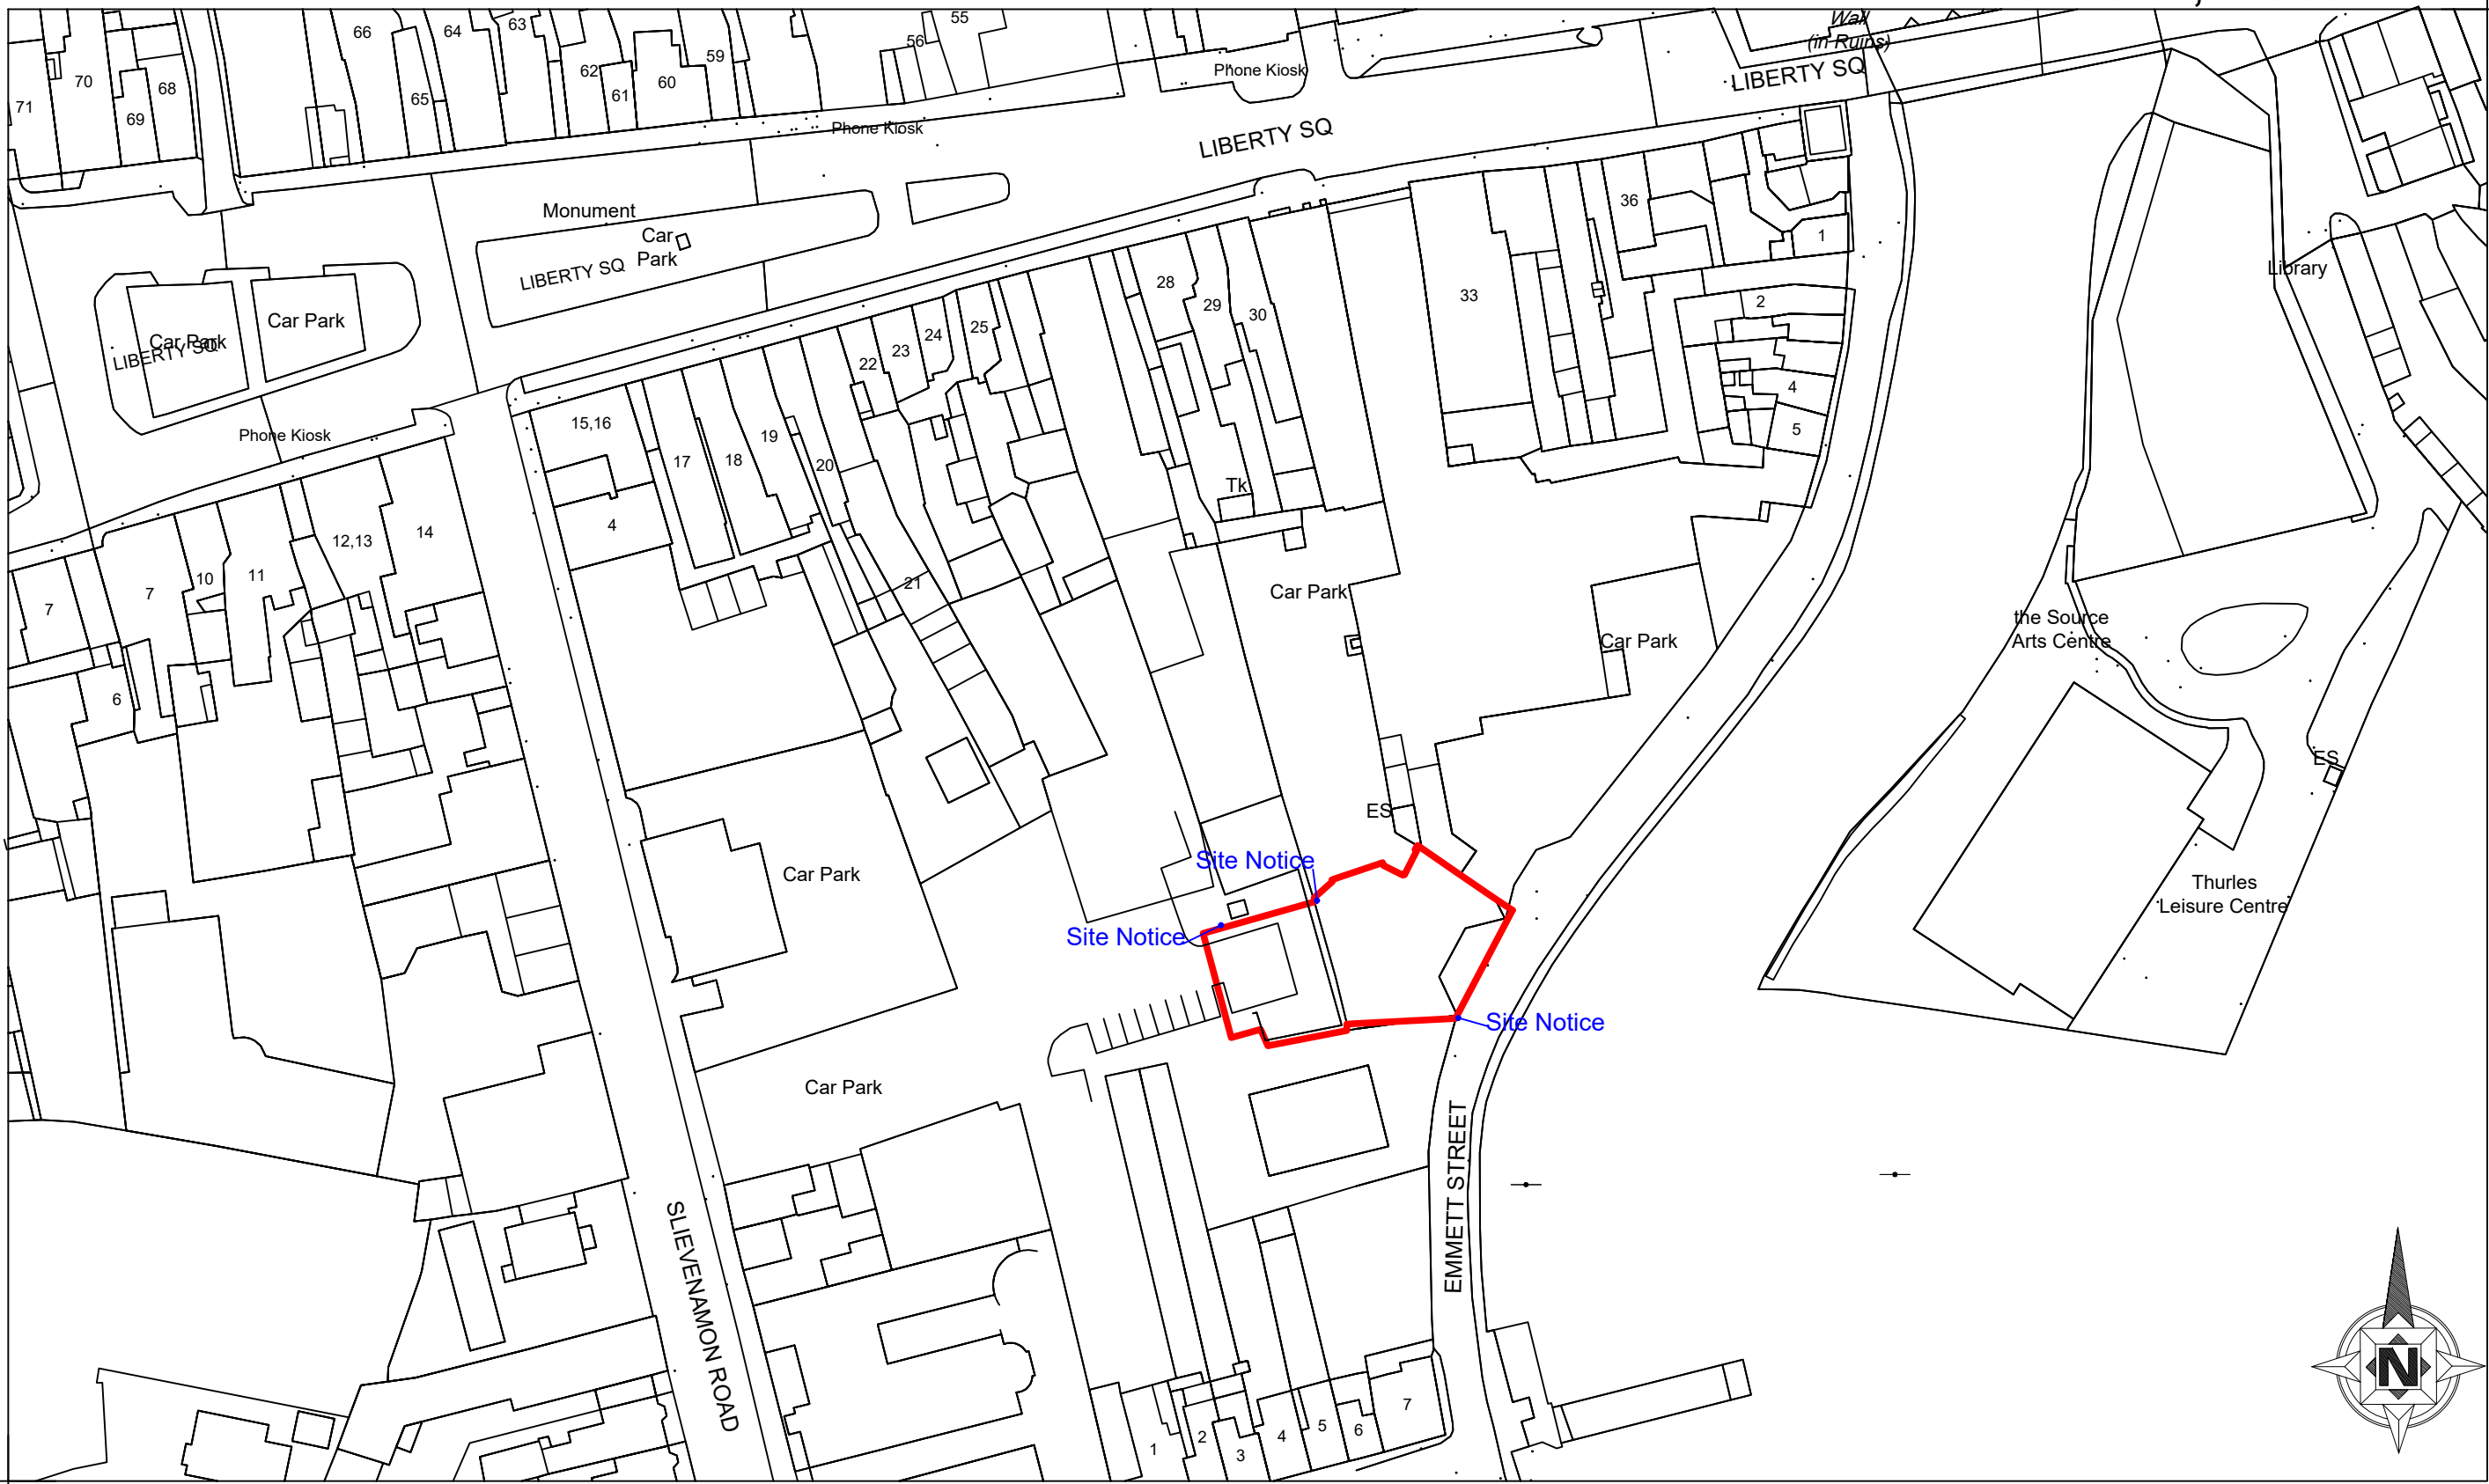

Proposed site for Entrance to Car park Via Bank Of Ireland Outlined in Red ,

SITE LOCATION MAP

E612917, N658711

E612545, N658490

Tipperary County Council
Roads - Thurles Municipal District

Scale: 1/1000
Townsland: Townparks
Drawn By: Tony O'Mara
Date: 11/03/2024
O.S Map Ref: 4696-11 and 4696-12