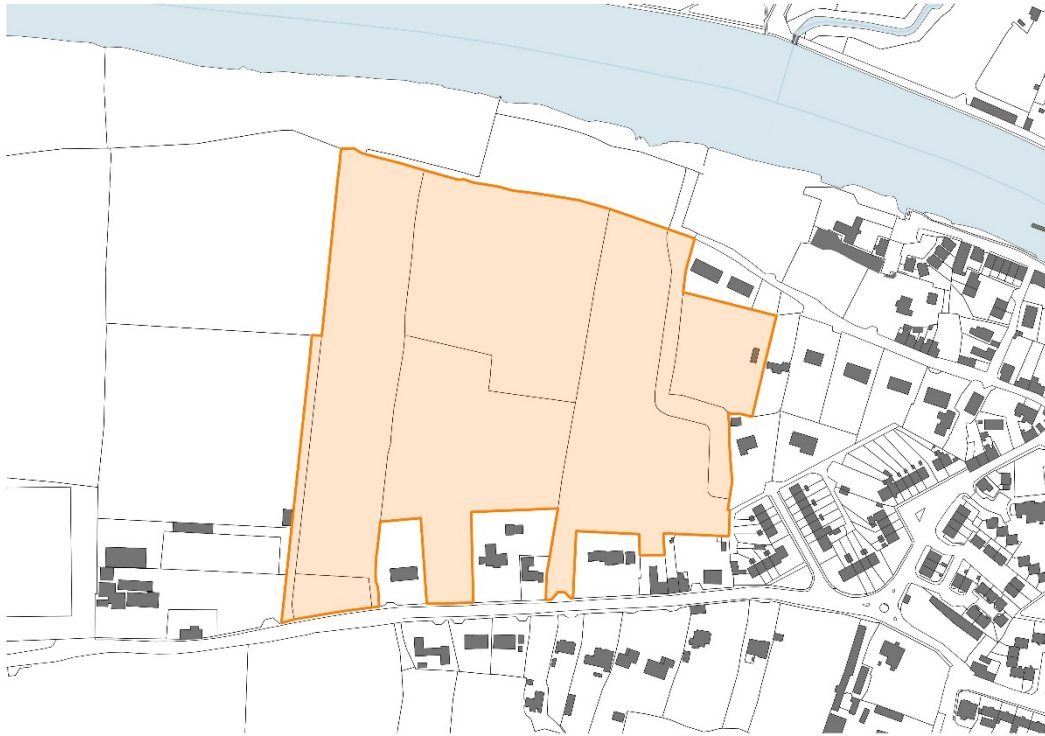

RZLT Map 2025 – Errata

Carrick on Suir

Land Parcel **TYLA00003875** as outlined above, located at Carrickbeg, Carrick on Suir was incorrectly included on the local authority final map for 2025. The subject lands do not meet the criteria for inclusion on the RZLT map.

Land Parcel **TYLA00003876** as outlined above, located at Ballynagrana and Ballyrichard, Carrick on Suir was incorrectly included on the local authority final map for 2025. The subject lands do not meet the criteria for inclusion on the RZLT map.

Land Parcel **TYLA00005440** as outlined above, located at Ballyrichard, Carrick on Suir was incorrectly included on the local authority final map for 2025. The subject lands do not meet the criteria for inclusion on the RZLT map.

Clonmel

Land Parcel **TYLA00004970** as outlined above, located at Burgagery lands west, Clonmel was incorrectly included on the local authority final map for 2025. The subject lands do not meet the criteria for inclusion on the RZLT map.